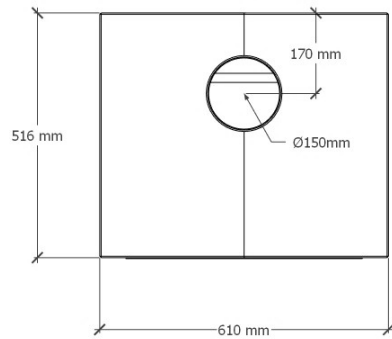

Frontview

Sideview

Backview

Topview

Altech

Max Core H

Date 03-03-2026

Edition