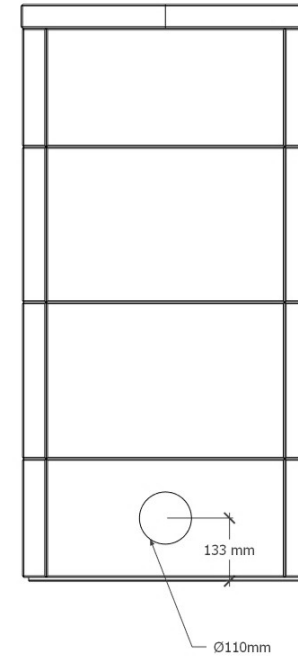

Frontview

Sideview

Backview

Topview

Altech

Max Core H

Date 03-03-2026

Edition