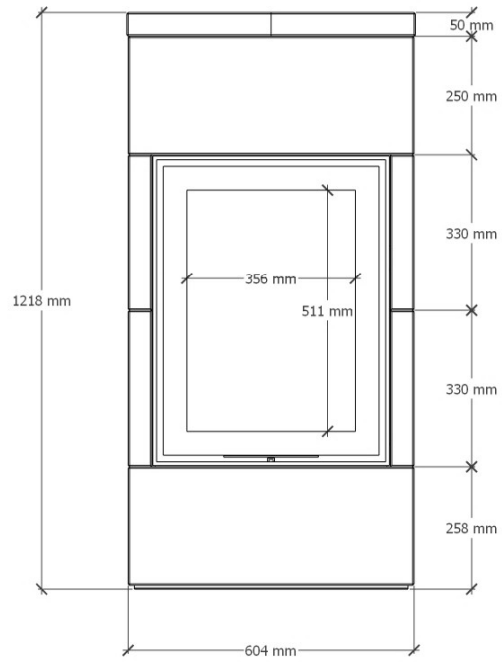

Frontview

Sideview

Backview

Topview

Altech

Max Core H

Date 03-03-2026

Edition